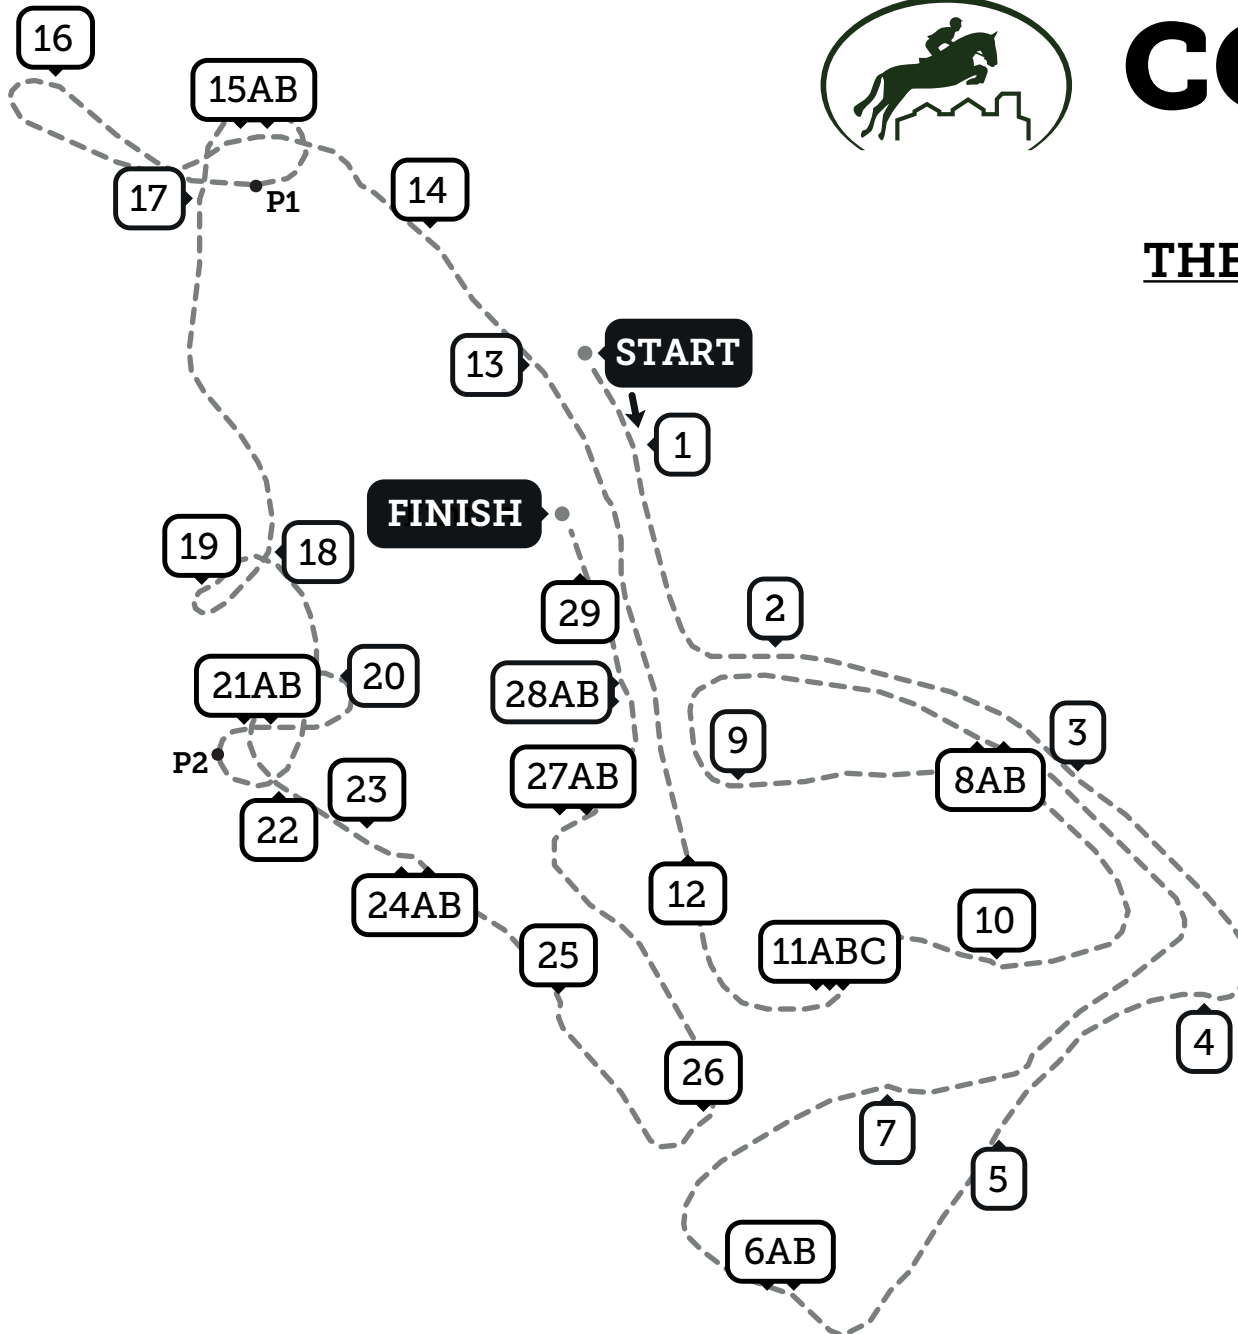

EQUESTRIAN FESTIVAL BABOROWKO 2019

CCIO4*-L

THE TROPHY OF LOTTO

- | | |
|-----------------------|---------------------------|
| 1 Welcome Baborówko | 15B Narrow hedge |
| 2 Dog Kannels | 16 Log |
| 3 Steeplechase Fence | 17 Log with the drop |
| 4 MIM Oxer | 18 President's Water |
| 5 Trakhener | 19 Workshop hedge |
| 6A Fallen Tree | 20 Palace |
| 6B Fallen Angled Tree | 21A Kuhn Upright |
| 7 Farm house | 21B Kuhn Corner |
| 8A Rolltop | 22 Festival View |
| 8B Triple brush | 23 Kunowo Corner |
| 9 Poplar Log | 24A Kunowo Oxer |
| 10 Angled Log | 24B Kunowo Triplebar |
| 11A Log on the Hill | 25 Woodland Table |
| 11B Log on the Hill | 26 River Stump |
| 11C Peak | 27A Concordia Winebarrels |
| 12 John Deere Table | 27B Concordia Winebarrels |
| 13 Priceless hedge | 28A Lotto Complex |
| 14 Doublebrush | 28B Lotto Complex |
| 15A Feedertable | 29 Winner's Book |