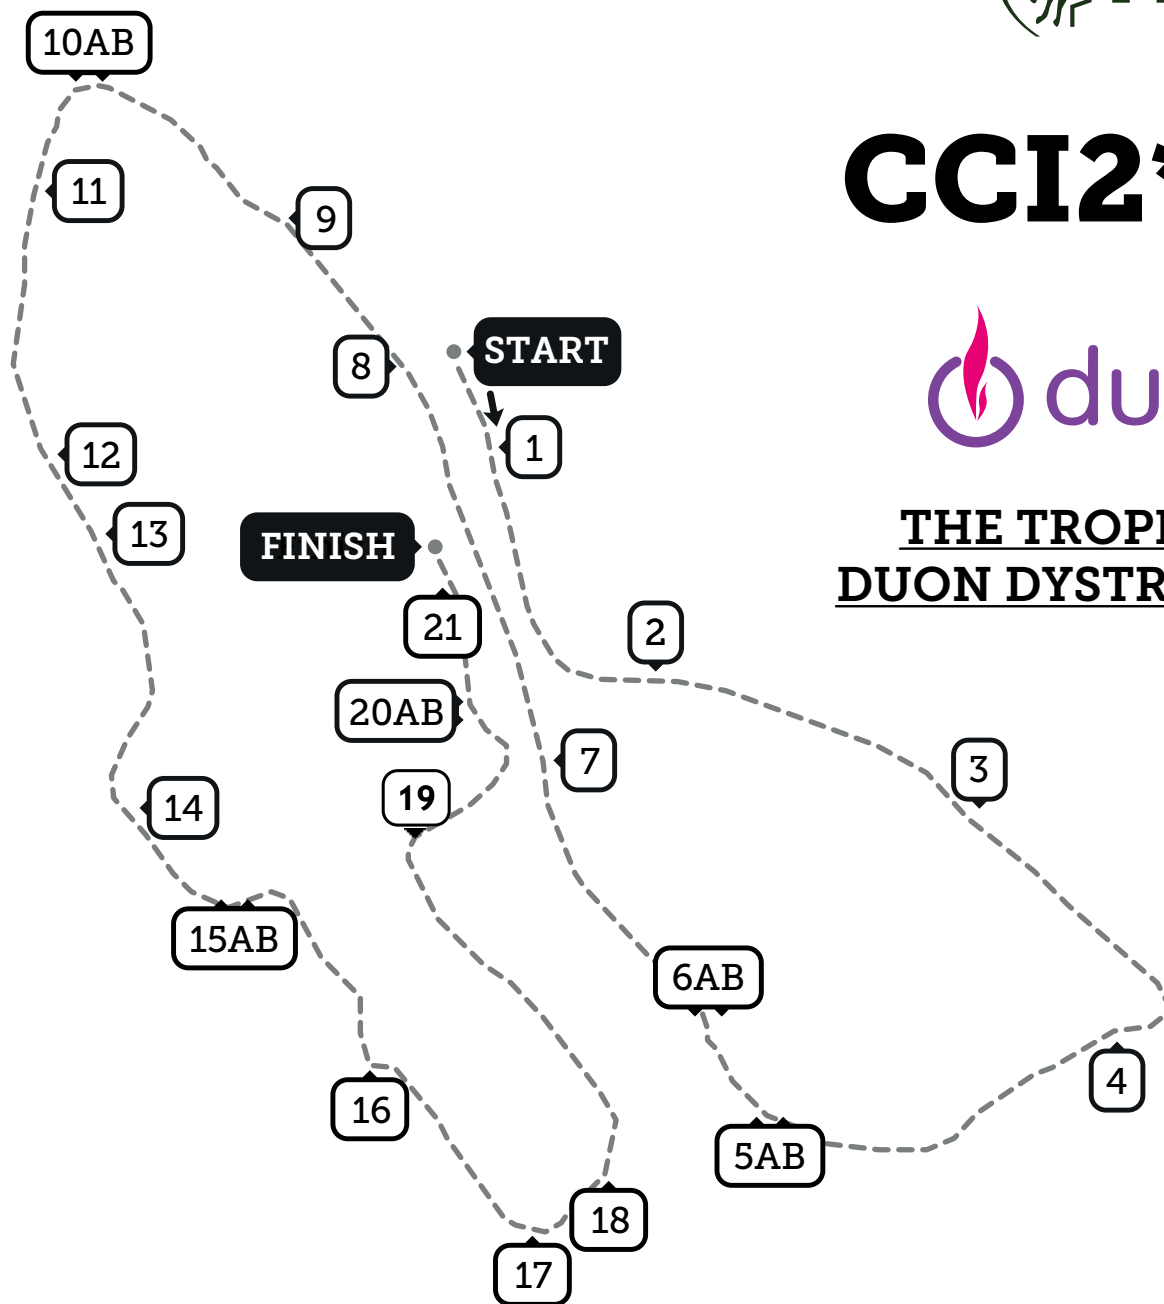

EQUESTRIAN FESTIVAL BABOROWKO 2018

CCI2*-S CCIYH2*-S

THE TROPHY OF DUON DYSTRYBUCJA

Stadnina Kunowo

THE TROPHY OF STADNINA KUNOWO

- | | | | |
|-----|--------------------|-----|-----------------------|
| 1 | Welcome Baborówko | 11 | Log with the drop |
| 2 | Dog Kannels | 12 | Cottage House |
| 3 | Steeplechase Fence | 13 | Flower Pyramid |
| 4 | MIM Oxer | 14 | Festival Log |
| 5A | Farm house | 15A | Kunowo Water |
| 5B | Farm house cabin | 15B | Kunowo Triplebar |
| 6A | Pelle's Hole | 16 | Bogdan's Tree |
| 6B | Triple brush | 17 | River Log |
| 7 | Barn | 18 | River Stump |
| 8 | Priceless Hedge | 19 | Concordia Winebarrels |
| 9 | Double Brush | 20A | LOTTO Complex |
| 10A | Feeder Table | 20B | LOTTO Complex |
| 10B | Narrow Hedge | 21 | Duon Last One |