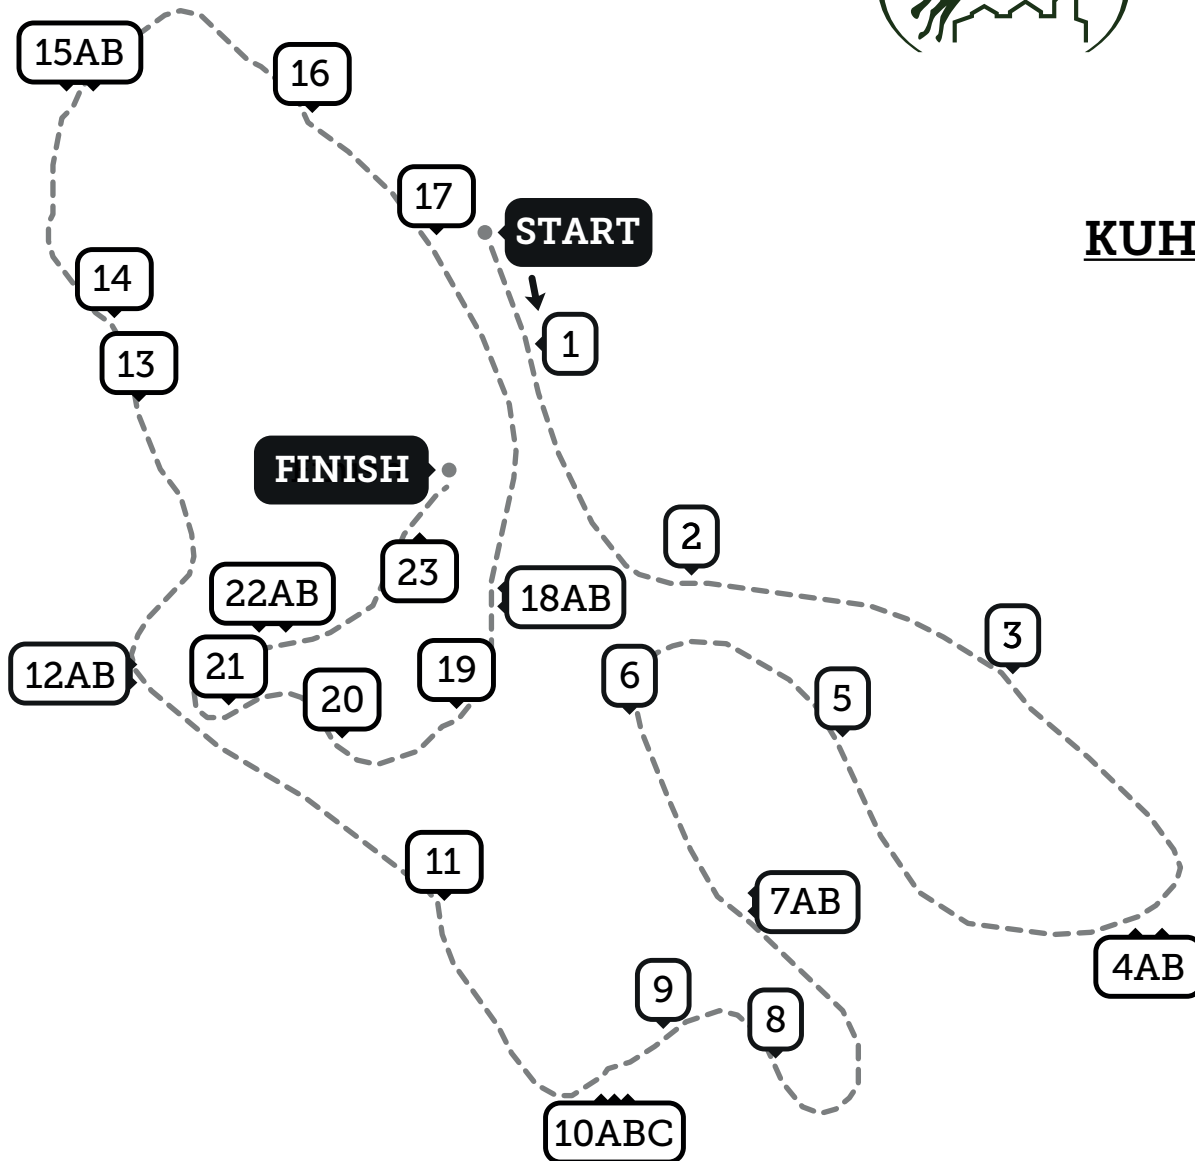

EQUESTRIAN FESTIVAL BABOROWKO 2018

CIC2*

THE TROPHY OF KUHN – MASZYNY ROLNICZE

- | | | | |
|-----|-------------------|-----|-----------------------------|
| 1 | Welcome Baborówko | 14 | Feedertable |
| 2 | Wooden Barn | 15A | Angled Log |
| 3 | Steeplechase | 15B | Log on the Stump |
| 4A | Farm house | 16 | Culvert |
| 4B | Farm house cabin | 17 | Hedge |
| 5 | John Deere | 18A | LOTTO Log |
| 6 | Doublehedge | 18B | Lotto Triplebrush |
| 7A | Hedge on the Hill | 19 | Concordia Log |
| 7B | Corner | 20 | DUON Trakhener |
| 8 | Natural MIM Oxer | 21 | Stadnina Kunowo Pond |
| 9 | Palisade | 22A | Stadnina Kunowo Water |
| 10A | River Log | 22B | Stadnina Kunowo Triplebrush |
| 10B | River Drop | 23 | Last One |
| 10C | River Narrow | | |
| 11 | Woodland Upright | | |
| 12A | Festival Hedge | | |
| 12B | Rolltop hedge | | |
| 13 | Flowerpyramid | | |